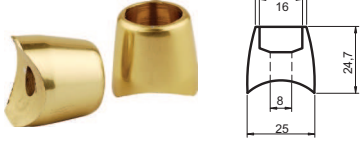

HA-3043B

Ø 16 x Ø 30 Kurtağzı
Ø 16 x Ø 30 Dovetail Fitting
14 gr/pc