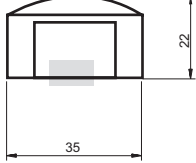

HA-3064

Duvar Dibi Tapa
Plug Of Wall Connection Set
22 gr/pc