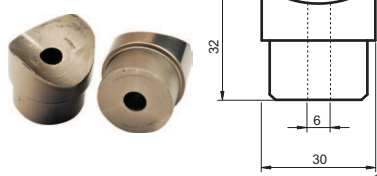

HA-3046

Ø 50 X Ø 50 Kurtağzı  
Ø 50 X Ø 50 Dovetail Fitting  
65 gr/pc

HA-3046A

Ø 40 X Ø 40 Kurtağzı  
Ø 40 X Ø 40 Dovetail Fitting  
84 gr/pc

HA-3046B

Ø 30 X Ø 40 Kurtağzı  
Ø 30 X Ø 40 Dovetail Fitting  
40 gr/pc