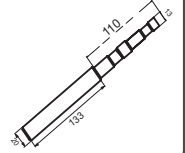

HA-3070

Ø 40 Dikme Ankraj Demiri
Ø 40 Strut Iron Anchor
465 gr/pc