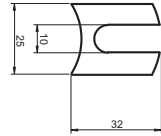

**HA-3029C3**

Çift Taraflı Cam Tutucu  
Double Sided Distance Holder  
90 gr/pc

**HA-3029C4**

Tek Taraflı Cam Tutucu  
Double Sided Distance Holder  
50 gr/pc

**HA-3029D**

Vidalı Cam Tutucu (Boru İçin)  
Glass Holder with Screw For Pipe  
37 gr/pc