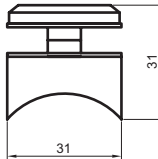

HA-3029C2

Spider Cam Tutucu Kurtağız
Distance Holder Dovetail
36 gr/pc