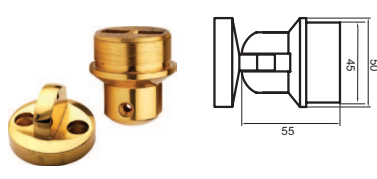

HA-3047D

Ø 50 Açılı Mafsals Takım
Ø 50 Assembled Fitting Angled
193 gr/pc