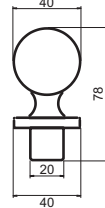

HA-3063

Ø 40 Dekorlu Dikme Tapa
Ø 40 Strut Decorative Plug
130 gr/pc