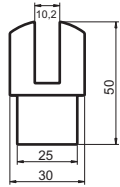

Cam Takozu Plastik
Plastic Glass Stopper
2 gr/pc

HA-3031