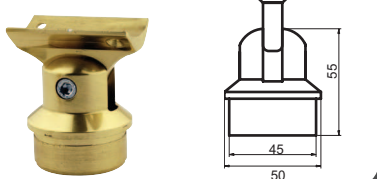

HA-3047C

Ø 50 Mafsals Takım
Ø 50 Assembled Fitting
175 gr/pc