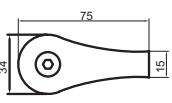

**HA-3029C3**

Çift Taraflı Cam Tutucu  
Double Sided Distance Holder  
90 gr/pc

**HA-3029C4**

Tek Taraflı Cam Tutucu  
Double Sided Distance Holder  
50 gr/pc

**HA-3029D**

Vidalı Cam Tutucu (Boru İçin)  
Glass Holder with Screw For Pipe  
37 gr/pc