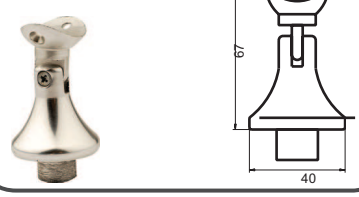

HA-3010C

Ø 40 Dekoratif Mafsal Takım
Ø 40 Decorative Assembled Fitting
82 gr/pc