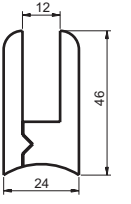

HA-3029G

Yandan Kapaklı Cam Tutucu
Demountable Glass Holder For Pipe
101 gr/pc