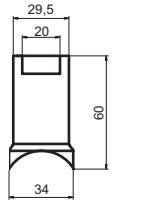

HA-3065B

Duvar Dibi Bağlantısı Kurtağzı
Connector Of Wall
Connection Set (Dovetail) 61 gr/pc