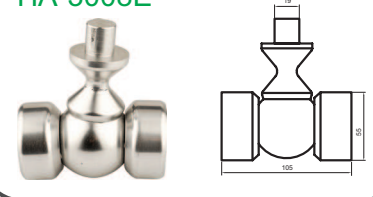

HA-3008B2

Ø 40 Kısa Sabit Mafsal  
Ø 40 Short Combined Fitting  
58 gr/pc

HA-3008D

Ayarlı T Sabit Mafsal (Boru İçine)  
Adjustable Combined Fitting (into the pipe)  
361 gr/pc

HA-3008E

Ayarlı T Sabit Mafsal (Boru Dışına)  
Adjustable Combined Fitting (around the pipe)  
405 gr/pc