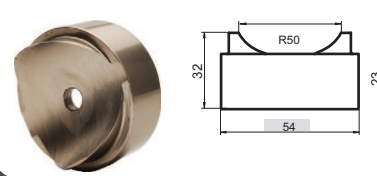

HA-3046C

Ø 50 X Ø 50 Kurtağzı
Ø 50 X Ø 50 Dovetail Fitting
58 gr/pc