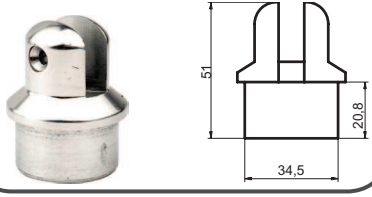

HA-3009

Ø 40 Boru Yarıkli Tapa
Female Fitting For Ø 40 Pipe
80 gr/pc