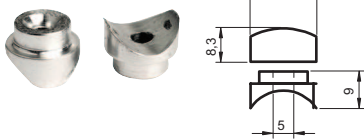

HA-3040A

Ø 16 Vida Kapağı
Ø 16 Cover For Screw
5 gr/pc