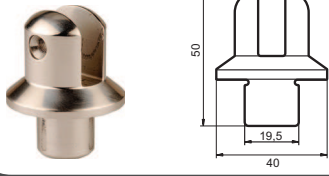

HA-3008

Ø 40 Dikme Yarıkli Tapa
Female Fitting For
Ø 40 Strut 53 gr/pc