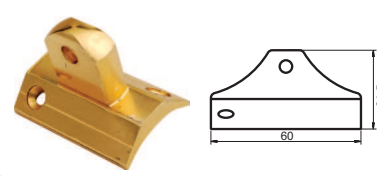

HA-3046C

Ø 50 X Ø 50 Kurtağzı  
Ø 50 X Ø 50 Dovetail Fitting  
58 gr/pc

HA-3046D

Ø 50 X Ø 40 Kurtağzı  
Ø 50 X Ø 40 Dovetail Fitting  
58 gr/pc

HA-3047

Ø 50 Yarıklı Tapa  
Ø 50 Female Fitting  
123 gr/pc

HA-3047B