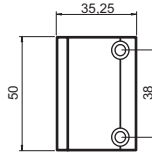

HA-3029F

Fitilli Kapaklı Cam Tutucu (Boru İçin)
Demountable Glass Holder For Pipe
54 gr/pc