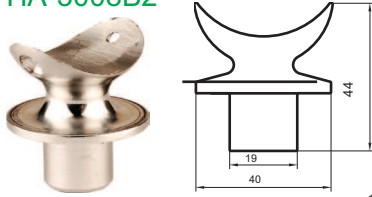

HA-3008

Ø 40 Dikme Yarıkli Tapa  
Female Fitting For  
Ø 40 Strut 53 gr/pc

HA-3008A

Ø 40 Dikme Dekorlu Yarıkli Tapa  
Decorative Female Fitting For Ø 40 Strut  
53 gr/pc

HA-3008B1

Ø 40 Sabit Mafsal  
Ø 40 Combined Fitting  
57 gr/pc

HA-3008B2

Ø 40 Kısa Sabit Mafsal  
Ø 40 Short Combined Fitting  
58 gr/pc

HA-3008D

Ayarlı T Sabit Mafsal (Boru İçine)  
Adjustable Combined Fitting (into the pipe)  
361 gr/pc

HA-3008E

Ayarlı T Sabit Mafsal (Boru Dışına)  
Adjustable Combined Fitting (around the pipe)  
405 gr/pc