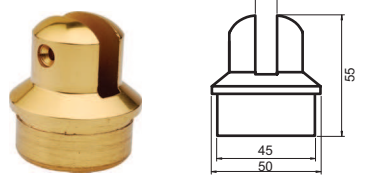

HA-3046C

Ø 50 X Ø 50 Kurtağzı  
Ø 50 X Ø 50 Dovetail Fitting  
58 gr/pc

HA-3046D

Ø 50 X Ø 40 Kurtağzı  
Ø 50 X Ø 40 Dovetail Fitting  
58 gr/pc

HA-3047

Ø 50 Yarıklı Tapa  
Ø 50 Female Fitting  
123 gr/pc

HA-3047B