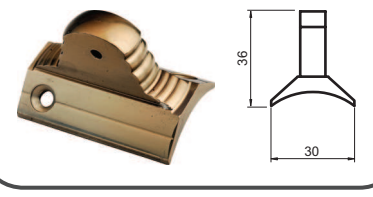

HA-3008B2

Ø 40 Kısa Sabit Mafsal  
Ø 40 Short Combined Fitting  
58 gr/pc

HA-3008D

Ayarlı T Sabit Mafsal (Boru İçine)  
Adjustable Combined Fitting (into the pipe)  
361 gr/pc

HA-3008E

Ayarlı T Sabit Mafsal (Boru Dışına)  
Adjustable Combined Fitting (around the pipe)  
405 gr/pc

HA-3009

Ø 40 Boru Yarıkli Tapa  
Female Fitting For Ø 40 Pipe  
80 gr/pc

HA-3010

Ø 40 Boru Ay Bağlantı  
Ø 40 Male Fitting  
33 gr/pc

HA-3010A

Ø 40 Dekorlu Ay Bağlantı  
Ø 40 Decorative Male Fitting  
34 gr/pc