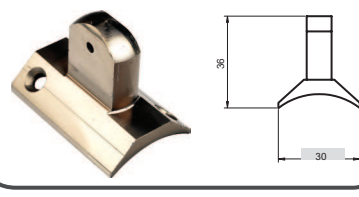

HA-3010

Ø 40 Boru Ay Bağlantı
Ø 40 Male Fitting
33 gr/pc